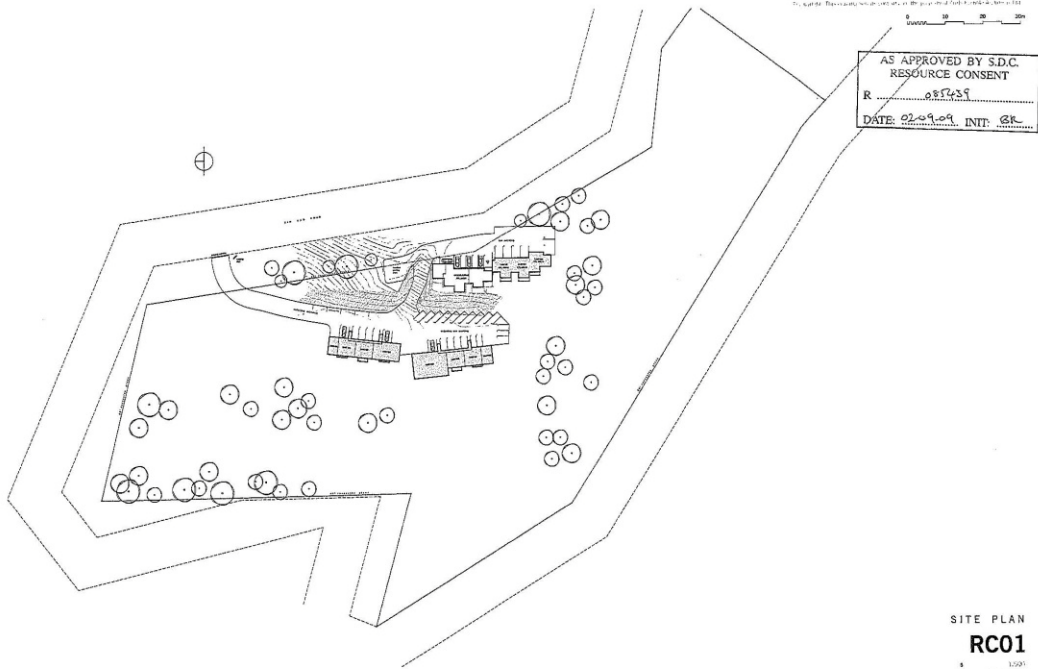

MOUNT HUTT LODGE
RAKAIA GORGE ROAD - METHVEN

SITE PLAN
RC01
1:500
20.08.09
02.09.09
CR

CHRIS PREBBLE architects
REGISTERED ARCHITECTS & INTERIOR DESIGNERS