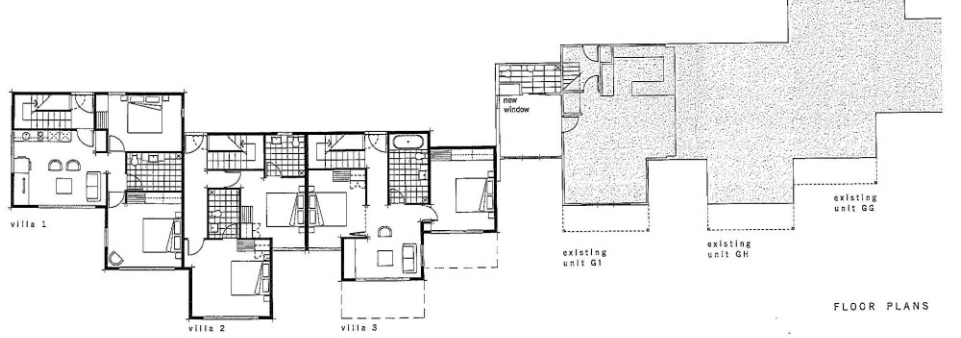

FIRST FLOOR PLAN
 total floor area: 192 sqm.

GROUND FLOOR PLAN
 total floor area: 192 sqm.

MOUNT HUTT LODGE
 RAKAIA GORGE ROAD - METHVEN

FLOOR PLANS
 1:500
 20.08.09
 02.09.09
 CR

CHRIS PREBBLE architects
 REGISTERED ARCHITECTS & INTERIOR DESIGNERS