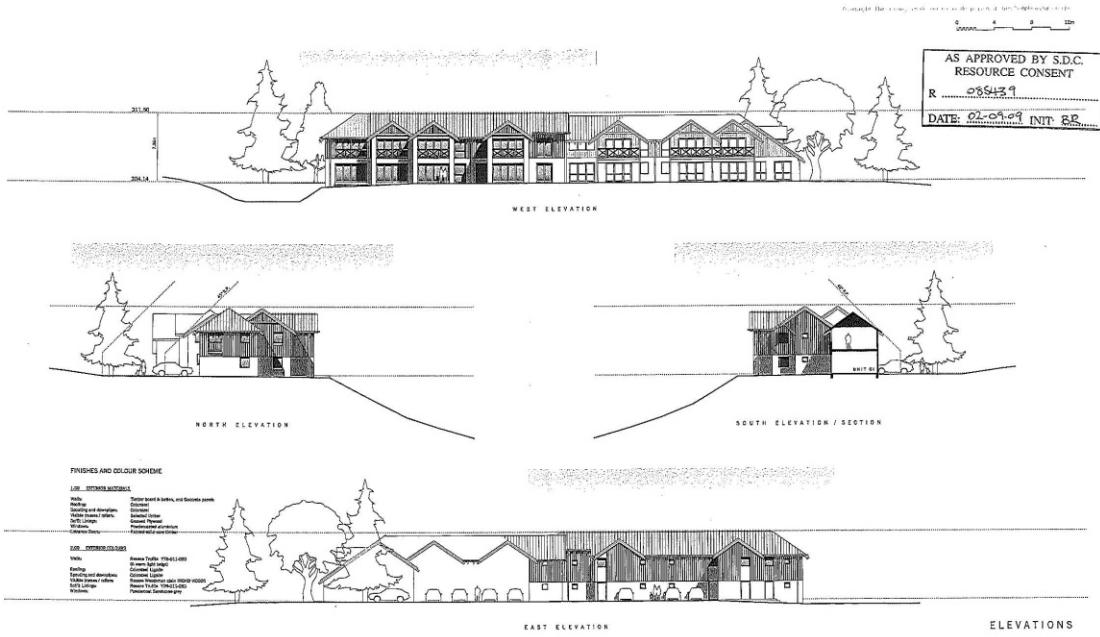

Fully Consented Future Development Units
Other Titles for Sale by Negotiation
Mount Hutt Lodge - Rakaia Gorge - New Zealand
www.mthuttlodge.co.nz

MOUNT HUTT LODGE
 RAKAIA GORGE ROAD - METHVEN

ELEVATIONS
RC03
 1 1:200
 2 1:200
 3 1:200
 4 1:200
 5 1:200

FIRST FLOOR PLAN
 total floor area: 192 sqm.

GROUND FLOOR PLAN
 total floor area: 192 sqm.

MOUNT HUTT LODGE
 RAKAIA GORGE ROAD - METHVEN

FLOOR PLANS
 1:500
 20.08.09
 02.09.09
 CR

CHRIS PREBBLE architects
 REGISTERED ARCHITECTS & INTERIOR DESIGNERS