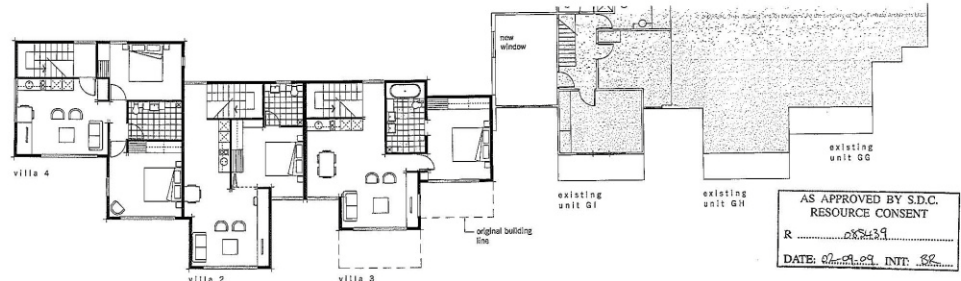

Fully Consented Future Development Units
Other Titles for Sale by Negotiation
Mount Hutt Lodge - Rakaia Gorge - New Zealand
www.mthuttlodge.co.nz

MOUNT HUTT LODGE
 RAKAIA GORGE ROAD - METHVEN

ELEVATIONS
RC03
 1 1:200
 2 1:200
 3 1:200
 4 1:200
 5 1:200

FIRST FLOOR PLAN
 total floor area: 192 sqm.

GROUND FLOOR PLAN
 total floor area: 192 sqm.

MOUNT HUTT LODGE
 RAKAIA GORGE ROAD - METHVEN

FLOOR PLANS
 1:500
 20.08.09
 02.09.09
 CR

CHRIS PREBBLE architects
 REGISTERED ARCHITECTS & INTERIOR DESIGNERS